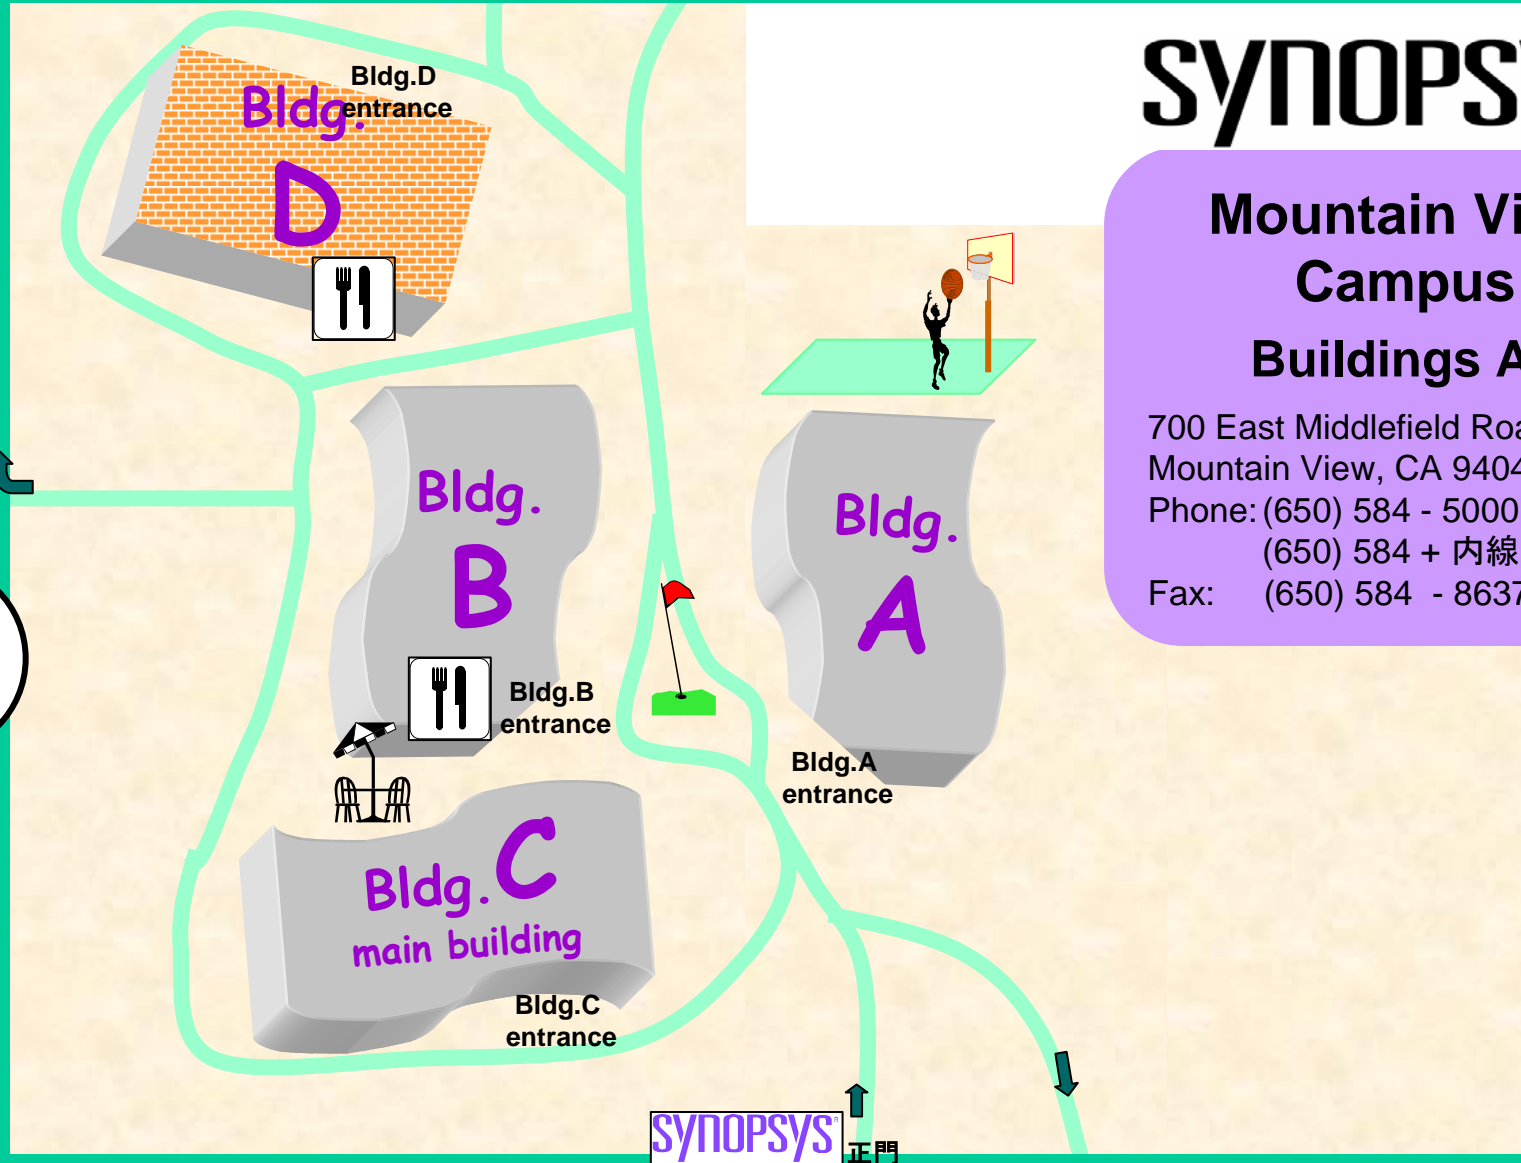

Maude Avenue

SYNOPSIS[®]

**Mountain View
Campus
Buildings A~D**

700 East Middlefield Road
Mountain View, CA 94043-4033
Phone: (650) 584 - 5000(代)
(650) 584 + 内線番号
Fax: (650) 584 - 8637(代)

237

Middlefield Road